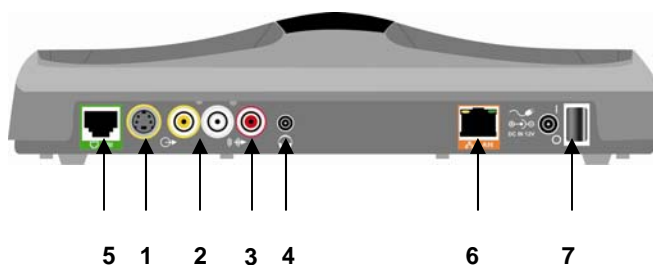

### Physical Characteristics

- Video Base Unit (W/H/D): 11.42" / 2.67" / 6.5"; 290 mm / 67.9 mm / 165.1 mm
- Video Base Unit Weight: 2.5 lbs; 1.13 k

### Options

- Cable-free content sharing with People+Content IP™

1. Video output 1 S-video main monitor
2. Video output 2 RCA main monitor

3. Audio output 1 stereo RCA line level
4. Audio output 2 stereo 3.5 mm