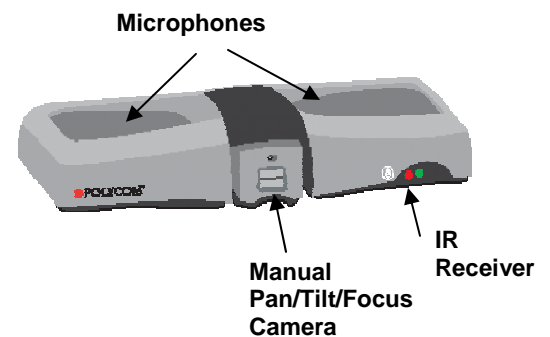

### Physical Characteristics

- Video Base Unit (W/H/D): 11.42" / 2.67" / 6.5"; 290 mm / 67.9 mm / 165.1 mm
- Video Base Unit Weight: 2.5 lbs; 1.13 k

### Options

- Cable-free content sharing with People+Content IP™

1. Video output 1 S-video main monitor
2. Video output 2 RCA main monitor

3. Audio output 1 stereo RCA line level
4. Audio output 2 stereo 3.5 mm